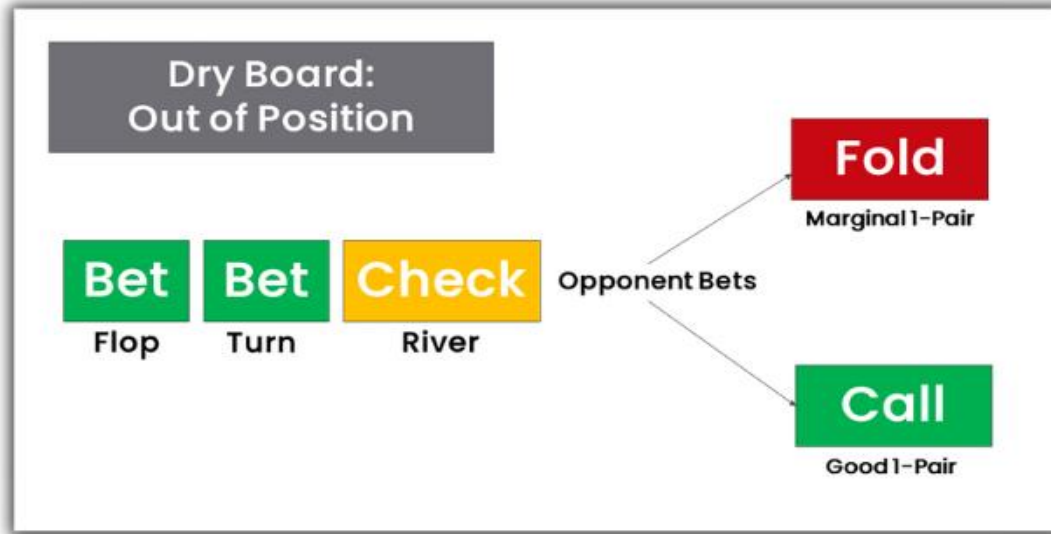

Default Betting Lines with Top Pair or Overpair vs Single Opponent as Preflop Aggressor

Dry Board: Out of Position as Preflop Aggressor

Bet

Flop

Bet

Turn

Check

River

Opponent Bets

Fold

Marginal 1-Pair

Call

Good 1-Pair

Dry Board: In Position as Preflop Aggressor

Bet

Flop

Check

Turn

River

Opponent Checks

Bet

Opponent Bets

Call

Coordinated Board: Out of Position as Preflop Aggressor

Bet

Flop

Bet

Turn

Check

River

Opponent Bets

Fold