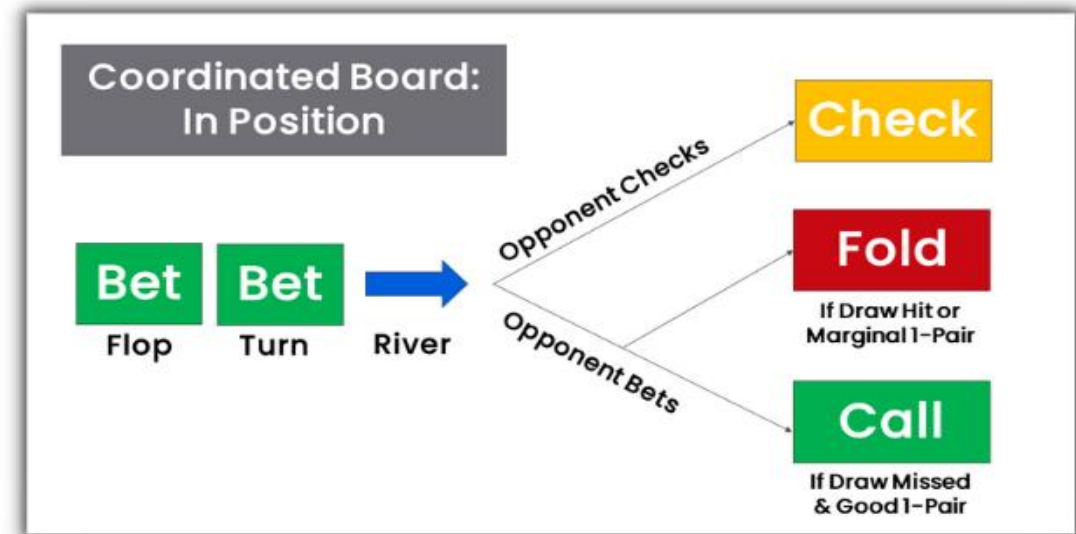

Default Betting Lines with Top Pair or Overpair vs Single Opponent as Preflop Aggressor

Dry Board: Out of Position as Preflop Aggressor

Bet

Flop

Bet

Turn

Check

River

Opponent Bets

Fold

Marginal 1-Pair

Call

Good 1-Pair

Dry Board: In Position as Preflop Aggressor

Bet

Flop

Check

Turn

River

Opponent Checks

Bet

Opponent Bets

Call

Coordinated Board: Out of Position as Preflop Aggressor

Bet

Flop

Bet

Turn

Check

River

Opponent Bets

Fold