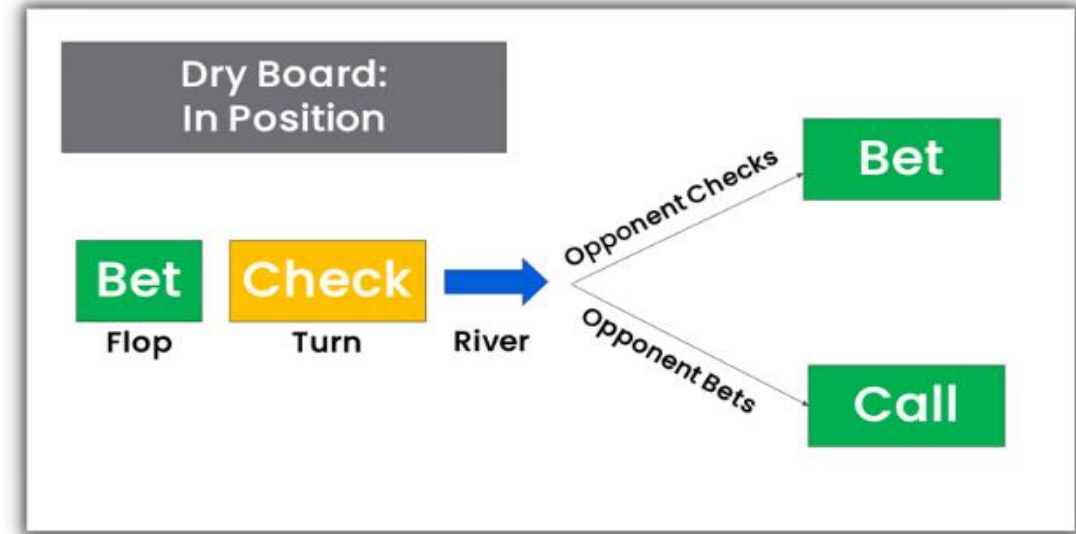

Default Betting Lines with Top Pair or Overpair vs Single Opponent as Preflop Aggressor

Dry Board: Out of Position as Preflop Aggressor

Bet

Flop

Bet

Turn

Check

River

Opponent Bets

Fold

Marginal 1-Pair

Call

Good 1-Pair

Dry Board: In Position as Preflop Aggressor

Bet

Flop

Check

Turn

River

Opponent Checks

Bet

Opponent Bets

Call

Coordinated Board: Out of Position as Preflop Aggressor

Bet

Flop

Bet

Turn

Check

River

Opponent Bets

Fold