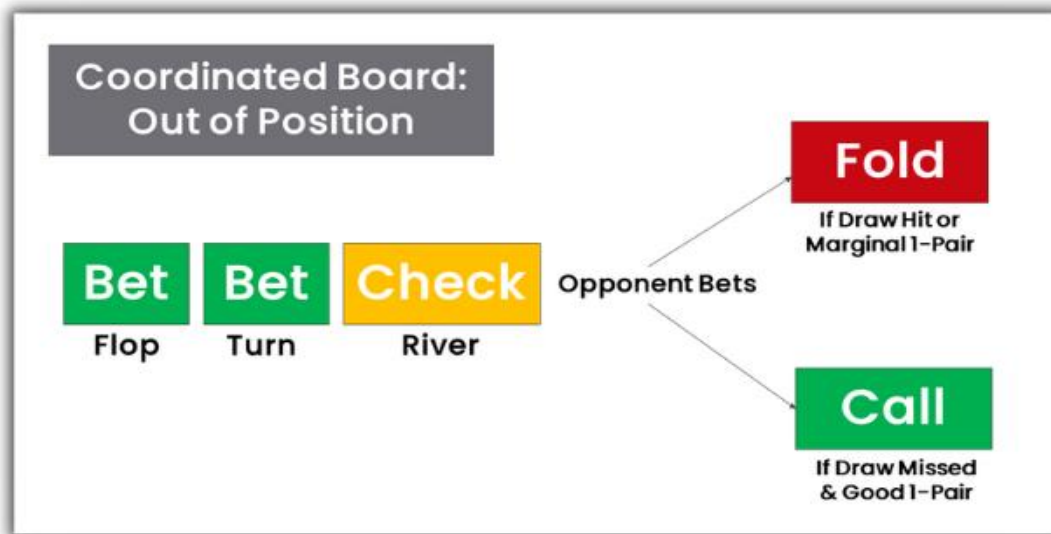

Default Betting Lines with Top Pair or Overpair vs Single Opponent as Preflop Aggressor

Dry Board: Out of Position as Preflop Aggressor

Bet

Flop

Bet

Turn

Check

River

Opponent Bets

Fold

Marginal 1-Pair

Call

Good 1-Pair

Dry Board: In Position as Preflop Aggressor

Bet

Flop

Check

Turn

River

Opponent Checks

Bet

Opponent Bets

Call

Coordinated Board: Out of Position as Preflop Aggressor

Bet

Flop

Bet

Turn

Check

River

Opponent Bets

Fold